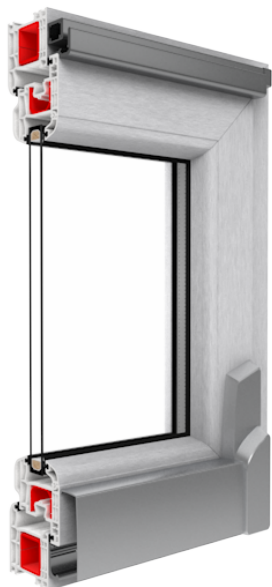

Terrace systems » Tilt and slide PSK » IGLO5 PSK

Tilt and slide balcony door PSK Iglo 5

Perfect solution that ensures big access to daylight both in small and big room, maintaining great thermal insulation at the same time.

Features

1. Design that reflects innovativeness and unconventionality.
2. High safety level guaranteed by the application of four anti-burglary bolts in standard.
3. Possibility to customize the interior as the result of the wide range of colours;
4. Very good thermal parameters ensure heat saving thanks to optimal structure and EPDM sealing.
5. Good parameters in sound insulation that guarantee acoustic comfort.
6. The possibility to execute in the so-called thin welding technology (V-Perfect), that allows to connect the profiles perfectly and it guarantees better clamp and welding control, and, as a result, very good parameters in the resistance tests of the corners (Iglo 5 Classic).